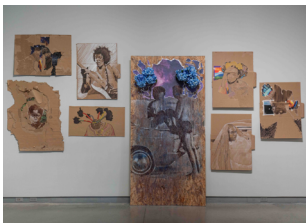

Student Annual
4/9 - 5/4

Installation view of Alan Atkins: *No Such Thing As Nappy* in the 2024 Student Annual. Photo credit: Jade Nguyen.

9/25 WONSOOK KIM SCHOOL OF ART VISITING ARTIST LECTURE: RUBY QUE

Wednesday from noon to 1:00 p.m.

9/25 INDEPENDENT DRAWING HOUR

Wednesday from 3:00 to 4:00 p.m. Spend time looking closely at artworks in the exhibition and drawing at your own pace. Materials provided.

9/26 CROSSPLATFORM LECTURE: LUKE GALAMBOS

Thursday at 11:30 a.m. Organized by the Graphic Design Area in the Wonsook Kim School of Art.

9/28 ARTMAKING WORKSHOP FOR ALL AGES

Saturday from 1:00 to 2:30 p.m. Create text-based artworks inspired by Rafael Soldi. *Registration required.

10/14-12/2 FACULTY BIENNIAL

10/16 EXHIBITION RECEPTION: FACULTY BIENNIAL

Wednesday from 4:00 to 6:00 p.m.

10/23 INDEPENDENT DRAWING HOUR

Wednesday from 3:00 to 4:00 p.m. Spend time looking closely at artworks in the exhibition and drawing at your own pace. Materials provided.

10/26 ARTMAKING WORKSHOP FOR ALL AGES

Saturday from 1:00 to 2:30 p.m. Create art inspired by works in the *Faculty Biennial*. *Registration required.

10/30 CROSSPLATFORM LECTURE: ALBERTO RIGAU

Wednesday from noon to 1:00 p.m. Organized by the Graphic Design Area in the Wonsook Kim School of Art.

TBA PERFORMANCE: NORMAL COMMUNITY HIGH SCHOOL'S EXPERIMENTAL ENSEMBLE

Date and time to be announced.

11/2 SENSORY-FRIENDLY MORNING

Saturday from 11:00 a.m. to noon. Visit the galleries before opening hours where you can enjoy dimmed lighting and a quiet space.

11/9 ARTMAKING WORKSHOP FOR ALL AGES

Saturday from 1:00 to 2:30 p.m. Create art inspired by works in the *Faculty Biennial*. *Registration required.

11/16 REDBIRD MUSICAL ADVENTURES: PERFORMANCE, READ-ALoud, AND WORKSHOP

Saturday from 1:30 to 3:00 p.m. Presented with School of Music faculty and students. *Registration required.

11/19 POP-UP EXHIBITION: BOYS AND GIRLS CLUB

Tuesday from 5:00 to 5:30 p.m. Presented with ART204.

11/20 INDEPENDENT DRAWING HOUR

Wednesday from 3:00 to 4:00 p.m. Spend time looking closely at artworks in the exhibition and drawing at your own pace. Materials provided.

12/2 DAY WITH(OUT) ART

Monday. All-day screening of Day With(out) Art/World AIDS Day videos. Presented in collaboration with Visual AIDS.

ALL EVENTS ARE FREE AND OPEN TO THE PUBLIC.

Contact galleries@ilstu.edu or (309) 438-5487 to register for an exhibition tour.

GALLERY HOURS

Monday – Thursday:
9:30 a.m. – 5:00 p.m.
Friday:
9:30 a.m. – 8:00 p.m.
Saturday – Sunday:
Noon – 4:00 p.m.

PUBLICATIONS

University Galleries has produced more than 60 artist monographs and group exhibition catalogues.

SOCIAL MEDIA

[universitygalleriesisu](https://www.instagram.com/universitygalleriesisu)

[University Galleries of Illinois State University](https://www.facebook.com/UniversityGalleriesofIllinoisStateUniversity)

[UGalleriesISU](https://twitter.com/UGalleriesISU)

[University Galleries of ISU](https://vimeo.com/UniversityGalleriesofISU)

Support University Galleries' free programming, artist opportunities, and student awards.