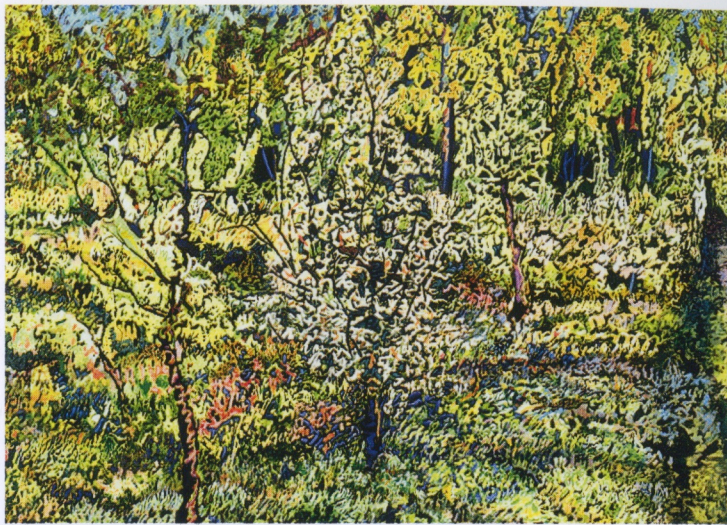

Harold
Gregor

Kenneth
Holder

from the road *from the river* *from the sky*

Harold Gregor

Recent landscape
paintings, aerial
views, and experi-
mental works in
oil and watercolor

Right: *Garden (Bright Light)*, 1996.
Acrylic on canvas, 60" x 82"

Kenneth Holder

Selected land-
scape paintings
from the Lewis
and Clark Trail
Project

Left: *Beaverhead Rock*, 1998.
Acrylic on canvas, 68" x 97"

May 28th through August 23rd, 1999

Opening reception: Friday, May 28th at 7pm